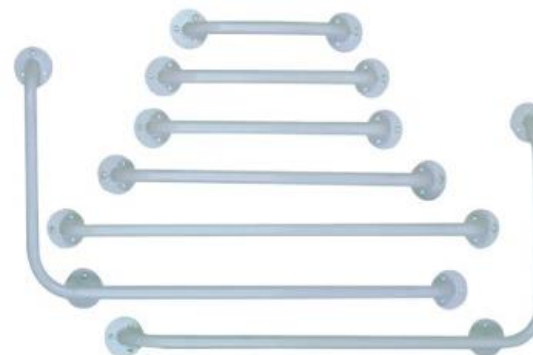

HH417 Steel Bathtub bar

- Powder Coated